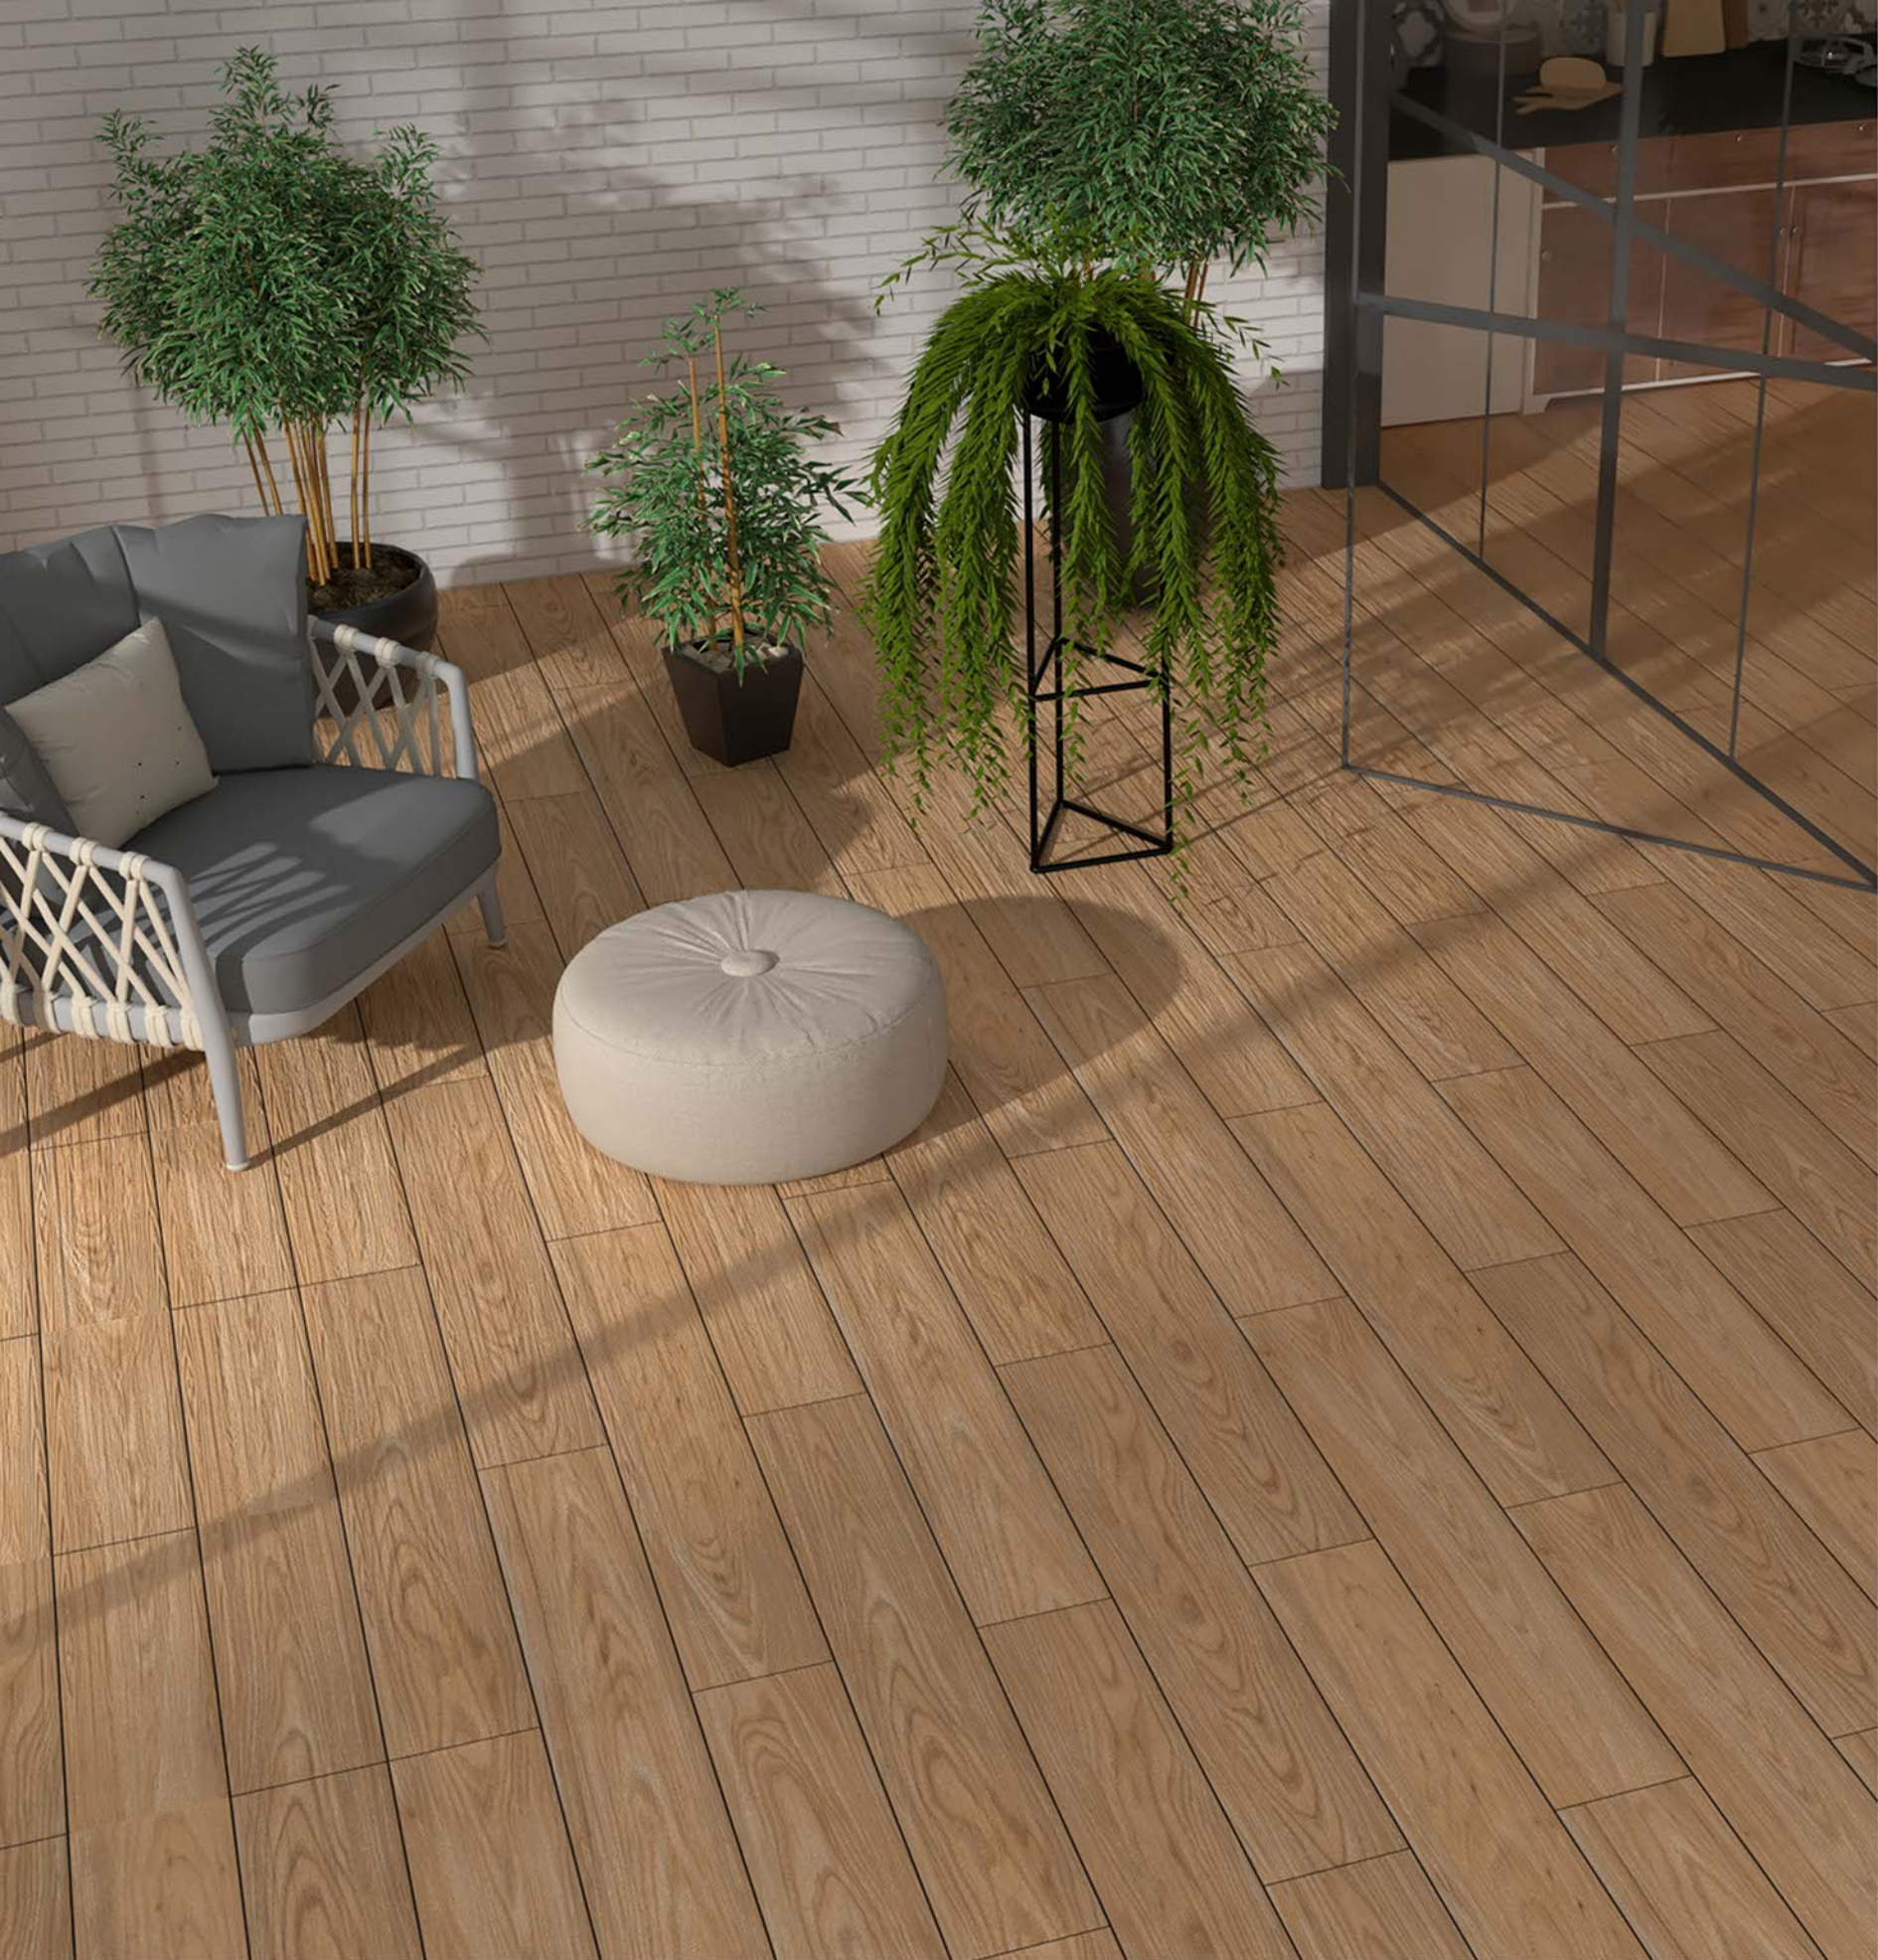

200X
1200 mm

MATT

10 mm
THICKNESS

W 200X1200MM
WOODEN
PLANKS TILES

ELEGANT BEIGE

RANDOM-6

zero
Maintenance

Eco
Friendly

Random
Design

Digital
Print

Applicable On
Wall & Floor

HD
Clarity